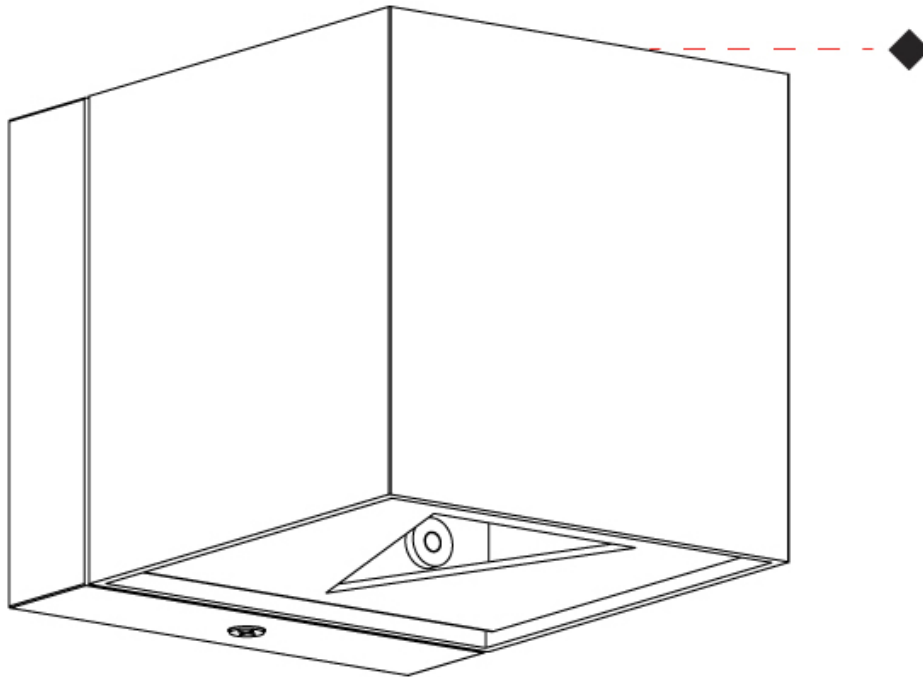

DAU SINGLE SURFACE

D93041-

PROJECT _____

TYPE _____

SPECIFIER _____

QUANTITY _____

DATE _____

D