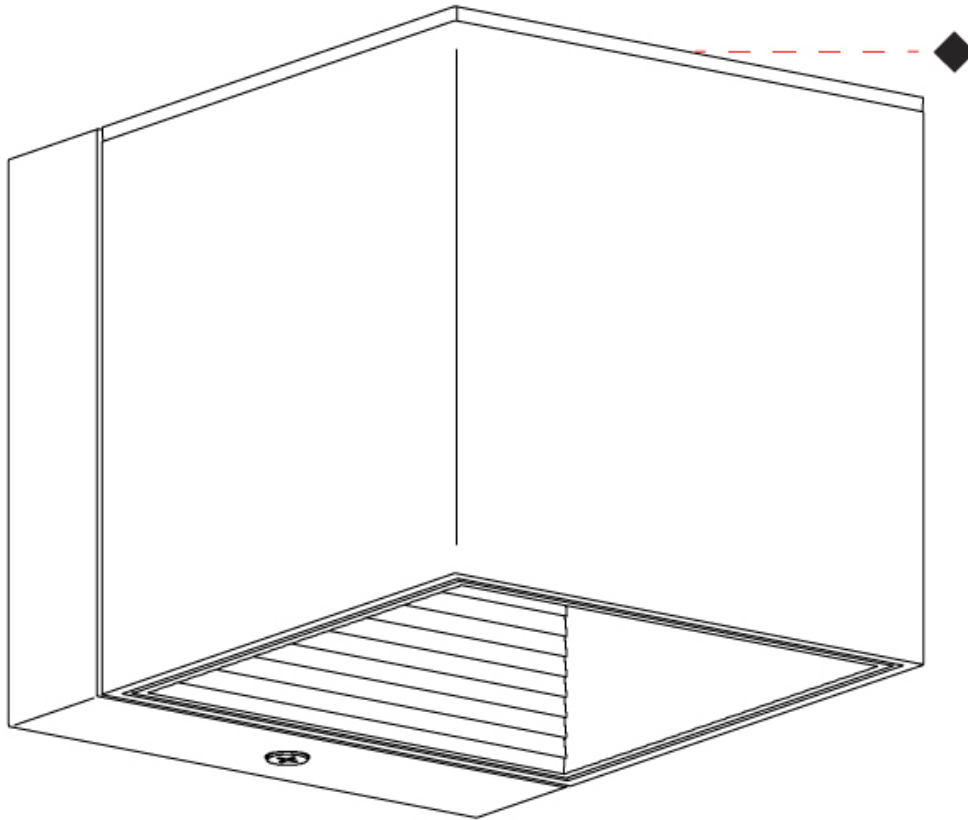

DAU SINGLE SURFACE

D93239-

PROJECT	_____
TYPE	_____
SPECIFIER	_____
QUANTITY	_____
DATE	_____

D