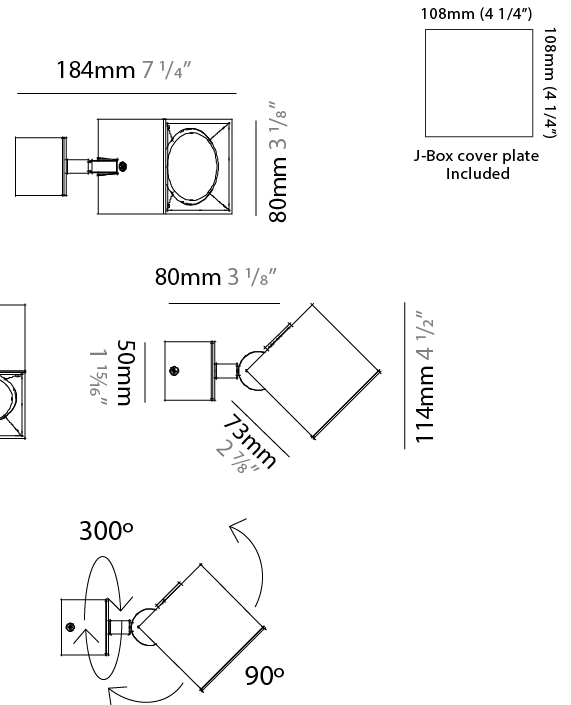

DAU SINGLE SURFACE

D92019-

base number   Finish
Options

PROJECT	_____
TYPE	_____
SPECIFIER	_____
QUANTITY	_____
DATE	_____

1. To build a product code in our configurator select the specify button on the base model # product page
2. To build a manual product code on this datasheet choose from the options listed below in blue font and add the suffix to the base model #

GENERAL

Series: Dau _____
Subseries: Dau Single _____
Brand: Milan _____
Division: Design _____
Mounting Type: Surface _____
Subcategory: Spots _____

PHYSICAL

Shape: Cube _____
Length (mm): 80 _____
Length (in): 3 1/8 _____
Width (mm): 83 _____
Width (in): 3 1/4 _____
Height (mm): 80 _____
Height (in): 3 1/8 _____
Max. Overall Height (mm): 160 _____
Max. Overall Height (in): 6 5/16 _____
Light Distribution: Adjustable / Direct _____
Weight (kg): 0.82 _____
Weight (lbs): 1.81 _____
Fixture Finish: [BAL / MWL / BSL](#) _____
Fixture Material: Extruded Aluminum _____

ELECTRICAL

Number of Lamps: 1 _____
Lamp Type: LED Retrofit _____
Lamp Shape: MR16 _____
Bulb Included: Bulb Not Included _____
Max. Wattage Per Lamp (W): 4 _____
Lamp Base: GU10 _____
Input Voltage (V): 120 _____

LED

OPTICAL

RATINGS AND CERTIFICATIONS

Certified By: Certified for North American Standards _____
IP rating: IP20 _____